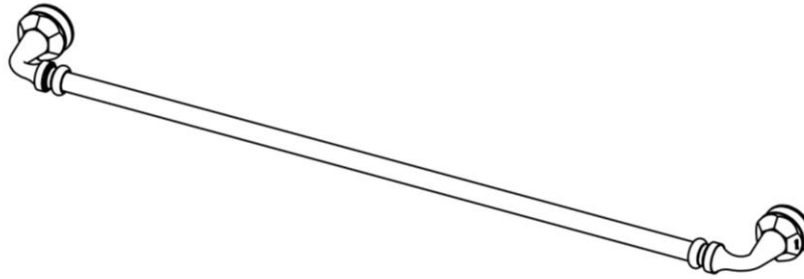

# RONDO

## 24" C/C SINGLE-SIDED TOWEL BAR

Product Code: L.50.134

portals

### MATERIALS

Solid & tubular brass components, stainless steel fasteners, and clear polyurethane washers

### FUNCTION DETAILS & PRODUCT NOTES

- Product design coordinates with other shower & bathroom hardware in the Rondo suite.
- Decorative rosettes provide additional design detail and cover any glass defects around the holes.
- Backplates for single-sided towel bars are designed to allow clearance for bypass doors.