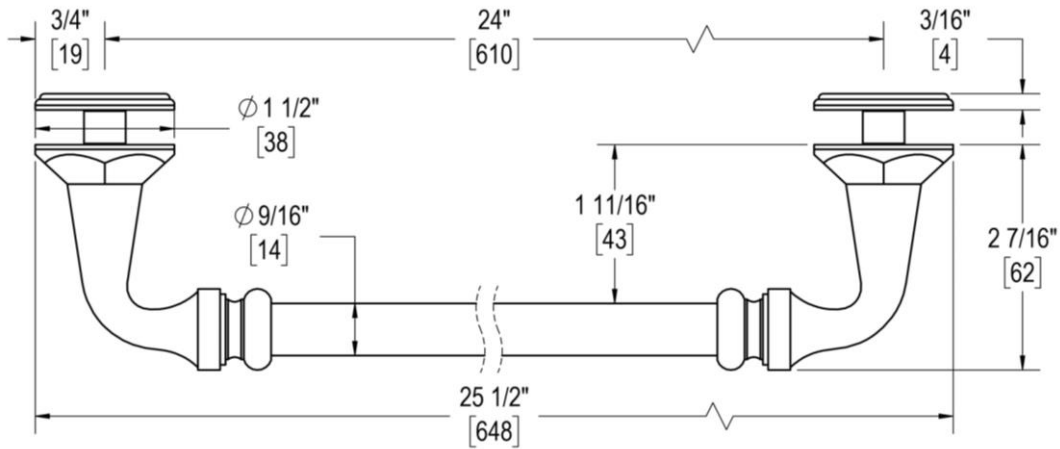

## 24" C/C SINGLE-SIDED TOWEL BAR

Product Code: L.50.134

portals

### FUNCTION DETAILS & PRODUCT NOTES

- Product design coordinates with other shower & bathroom hardware in the Rondo suite.
- Decorative rosettes provide additional design detail and cover any glass defects around the holes.
- Backplates for single-sided towel bars are designed to allow clearance for bypass doors.

### TEMPLATE & INSTALLATION NOTES

Item requires glass fabrication according to template above and should only be used with tempered safety glass.

Glass Thickness	1/4" [6 mm] to 1/2" [12 mm]
Hole Diameter	1/2" [12 mm]