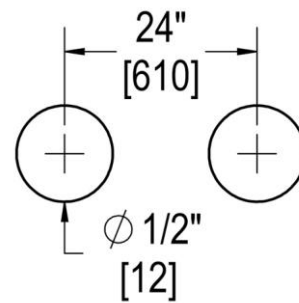

### TEMPLATE & INSTALLATION NOTES

Item requires glass fabrication according to template above and should only be used with tempered safety glass.

Glass Thickness	1/4" [6 mm] to 1/2" [12 mm]
Hole Diameter	1/2" [12 mm]