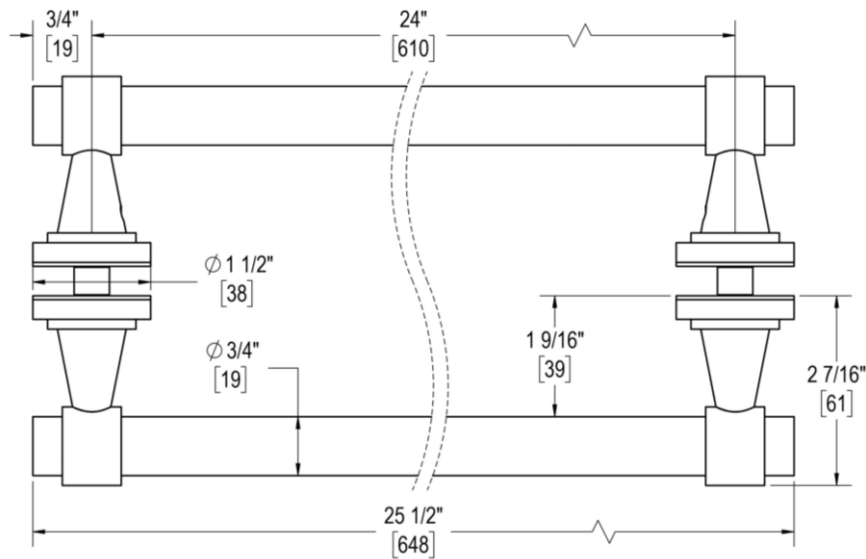

OVERTURE

24" C/C BACK-TO-BACK TOWEL BAR

Product Code: L.61.135

portals

MATERIALS

Borosilicate glass, solid brass components, stainless steel fasteners, and clear polyurethane washers

FUNCTION DETAILS & PRODUCT NOTES

- Product design coordinates with other shower & bathroom hardware in the Overture suite.
- Decorative rosettes provide additional design detail and cover any glass defects around the holes.

CARE & MAINTENANCE

TEMPLATE & INSTALLATION NOTES

Item requires glass fabrication according to template above and should only be used with tempered safety glass.

Glass Thickness	1/4" [6 mm] to 1/2" [12 mm]
Hole Diameter	1/2" [12 mm]