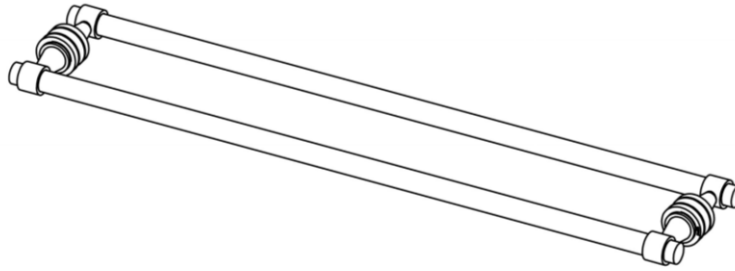

OVERTURE

24" C/C BACK-TO-BACK TOWEL BAR

Product Code: L.61.135

portals

MATERIALS

Borosilicate glass, solid brass components, stainless steel fasteners, and clear polyurethane washers

FUNCTION DETAILS & PRODUCT NOTES

- Product design coordinates with other shower & bathroom hardware in the Overture suite.
- Decorative rosettes provide additional design detail and cover any glass defects around the holes.

CARE & MAINTENANCE