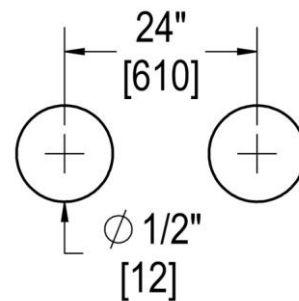

OVERTURE

24" C/C BACK-TO-BACK TOWEL BAR

Product Code: L.61.135

portals

MATERIALS

Borosilicate glass, solid brass components, stainless steel fasteners, and clear polyurethane washers

FUNCTION DETAILS & PRODUCT NOTES

TEMPLATE & INSTALLATION NOTES

Item requires glass fabrication according to template above and should only be used with tempered safety glass.

Glass Thickness	1/4" [6 mm] to 1/2" [12 mm]
Hole Diameter	1/2" [12 mm]